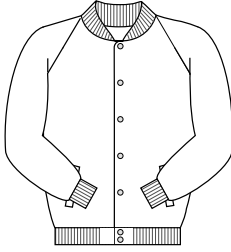

**AUBURN KASHA LINED
POPLIN BASEBALL JACKET**
A-402 Page 87

Colors: Black, Navy, Red, Royal, Tan, White

S-XL	16.05	16.56	18.24	2
2-XL	17.65	18.62	19.90	2
3XL	19.15	19.86	21.65	2