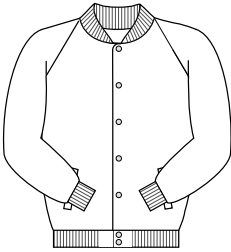

**AUBURN KASHA LINED  
NYLON COACH'S JACKET**  
A-201 Page 87

Colors: Black, Brown, Forest, Gold, Kelly, Maroon, Navy, Orange, Purple, Red, Royal, Tan, White

Size	Case	Dozen	Piece	Pack
S-XL	9.27	9.55	10.57	2
2XL	10.74	11.17	12.13	2
3XL	12.22	12.67	14.00	2

**AUBURN KASHA LINED  
POPLIN BASEBALL JACKET**  
A-402 Page 87

Colors: Black, Navy, Red, Royal, Tan, White

S-XL	16.05	16.56	18.24	2
2-XL	17.65	18.62	19.90	2
3XL	19.15	19.86	21.65	2

**AUBURN KASHA LINED SATIN  
BASEBALL JACKET**  
A-600 Page 87